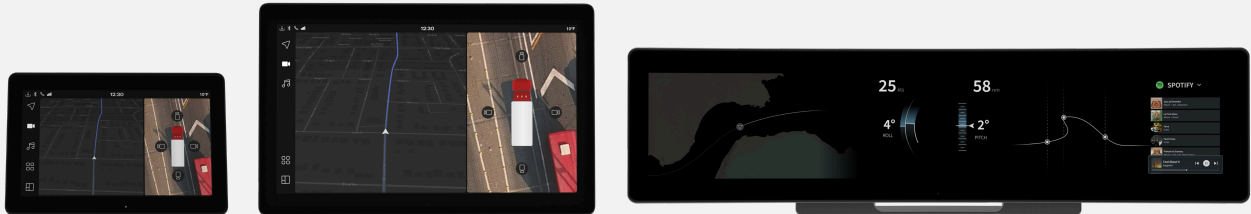

DISPLAY SUITE

Productivity Platform Displays

SPECIFICATIONS

Display size	8"	12.8"	24.2"
Aspect ratio	16:9	16:9	2x8:3
Curvature	-		R3000
Dimensions (W × H × D)	206×135×38mm	319×201×39mm	639×160×50mm
Resolution	1280×720	1920×1080	2×1920×720
Interface	FPD Link III		
Connectors	HighSpeed AutoLink 2		HSD & M12
Brightness (cd/m ²)	1000		
Colours	16.7M		
Backlight	LED		Mini LED
Viewing angle	85° from all directions		
Glass coating	AG, AR, AF		
Touch type	Projected capacitive touch		
Degree of protection	IP67		
Mounting interface	Panel mounting (AMPS hole pattern) or customized pedestal		
Operating temperature	-30°C to 85°C	-30°C to 85°C	-40°C to 85°C
Storage temperature	-40°C to 85°C		
Available from	Q3 2025	In Production	Q2 2026